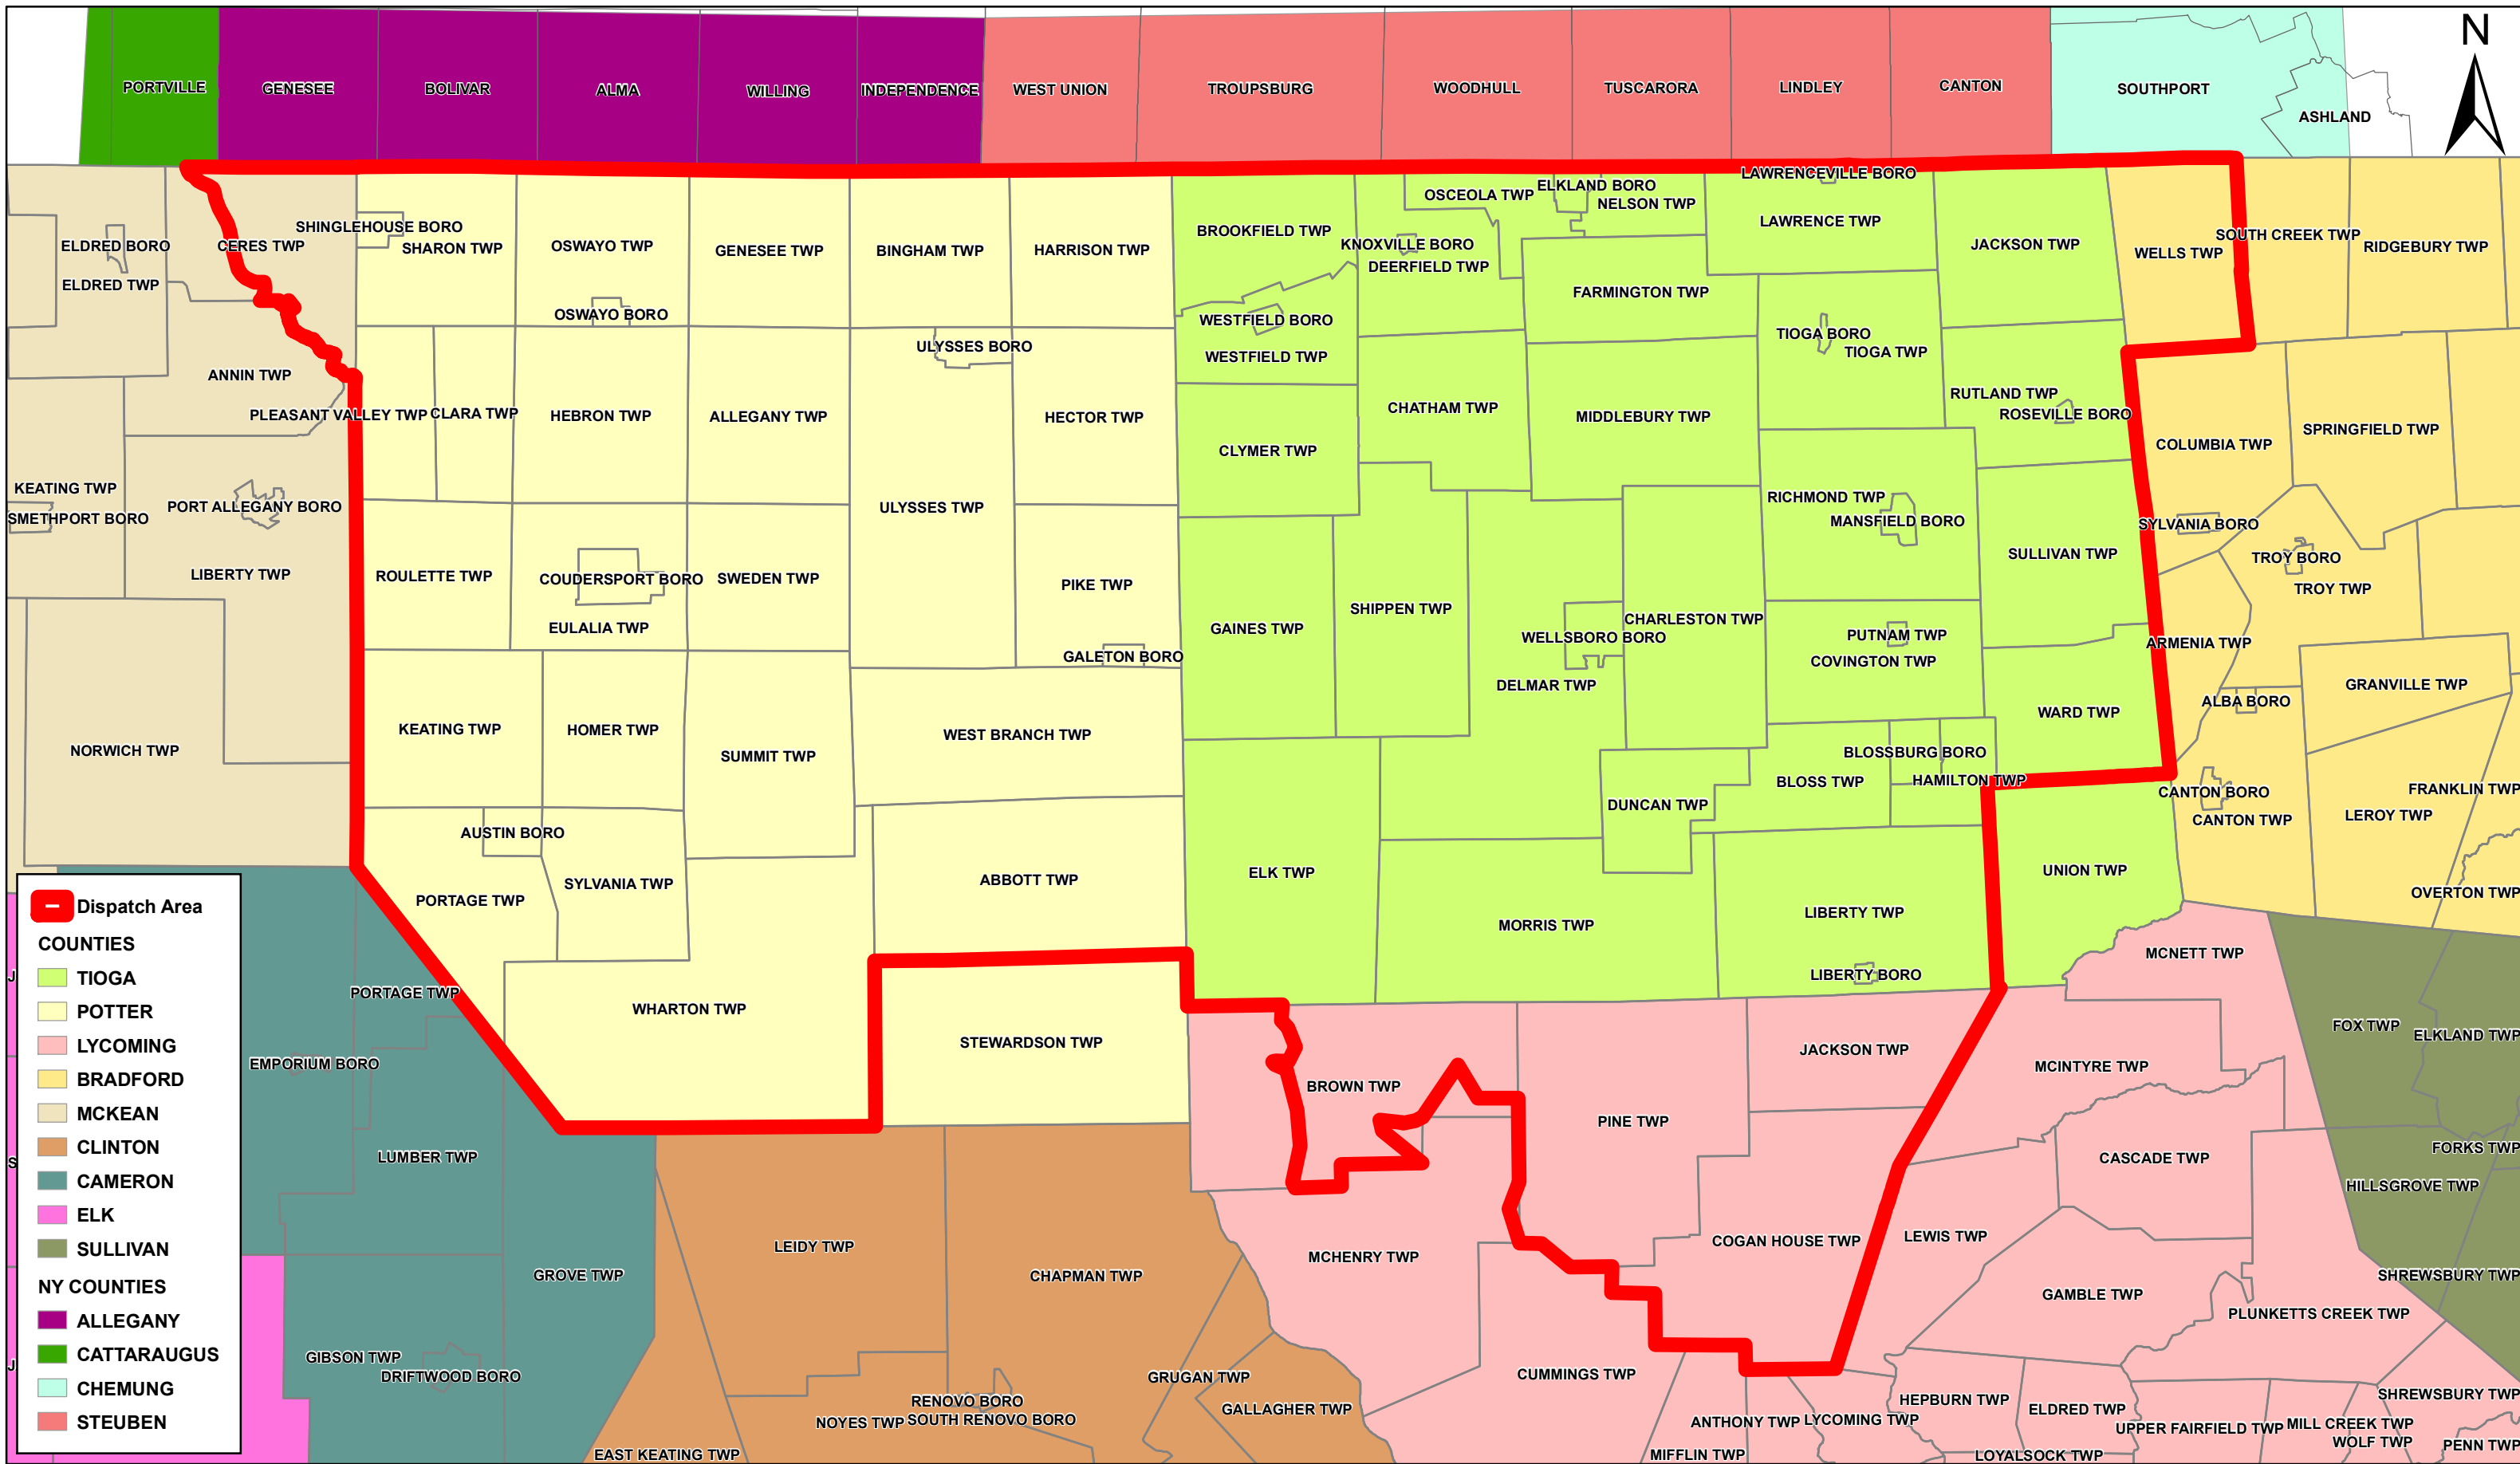

# TIOGA COUNTY 911 CENTER DISPATCH AREA

*County of Tioga, PA* makes no claims as to the completeness, accuracy or content of any data contained herein, and makes no representation of any kind, including, but not limited to, the warranties of merchantability or fitness for a particular use, nor are any such warranties to be implied or inferred, with respect to the information or data furnished herein.